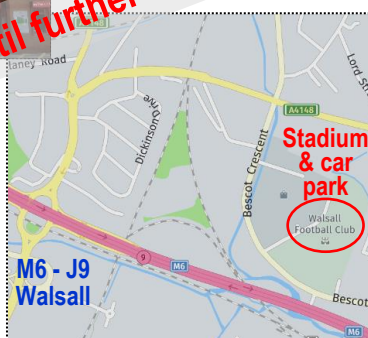

Walsall Football Club Limited
The Banks's Stadium, Bescot
Crescent Walsall. WS1 4SA

By Car - 10 minutes from Junction 9.
Car Park – large and free with CCTV.
By Rail - from Birmingham New Street to Bescot Stadium train station then 5 minutes walk.